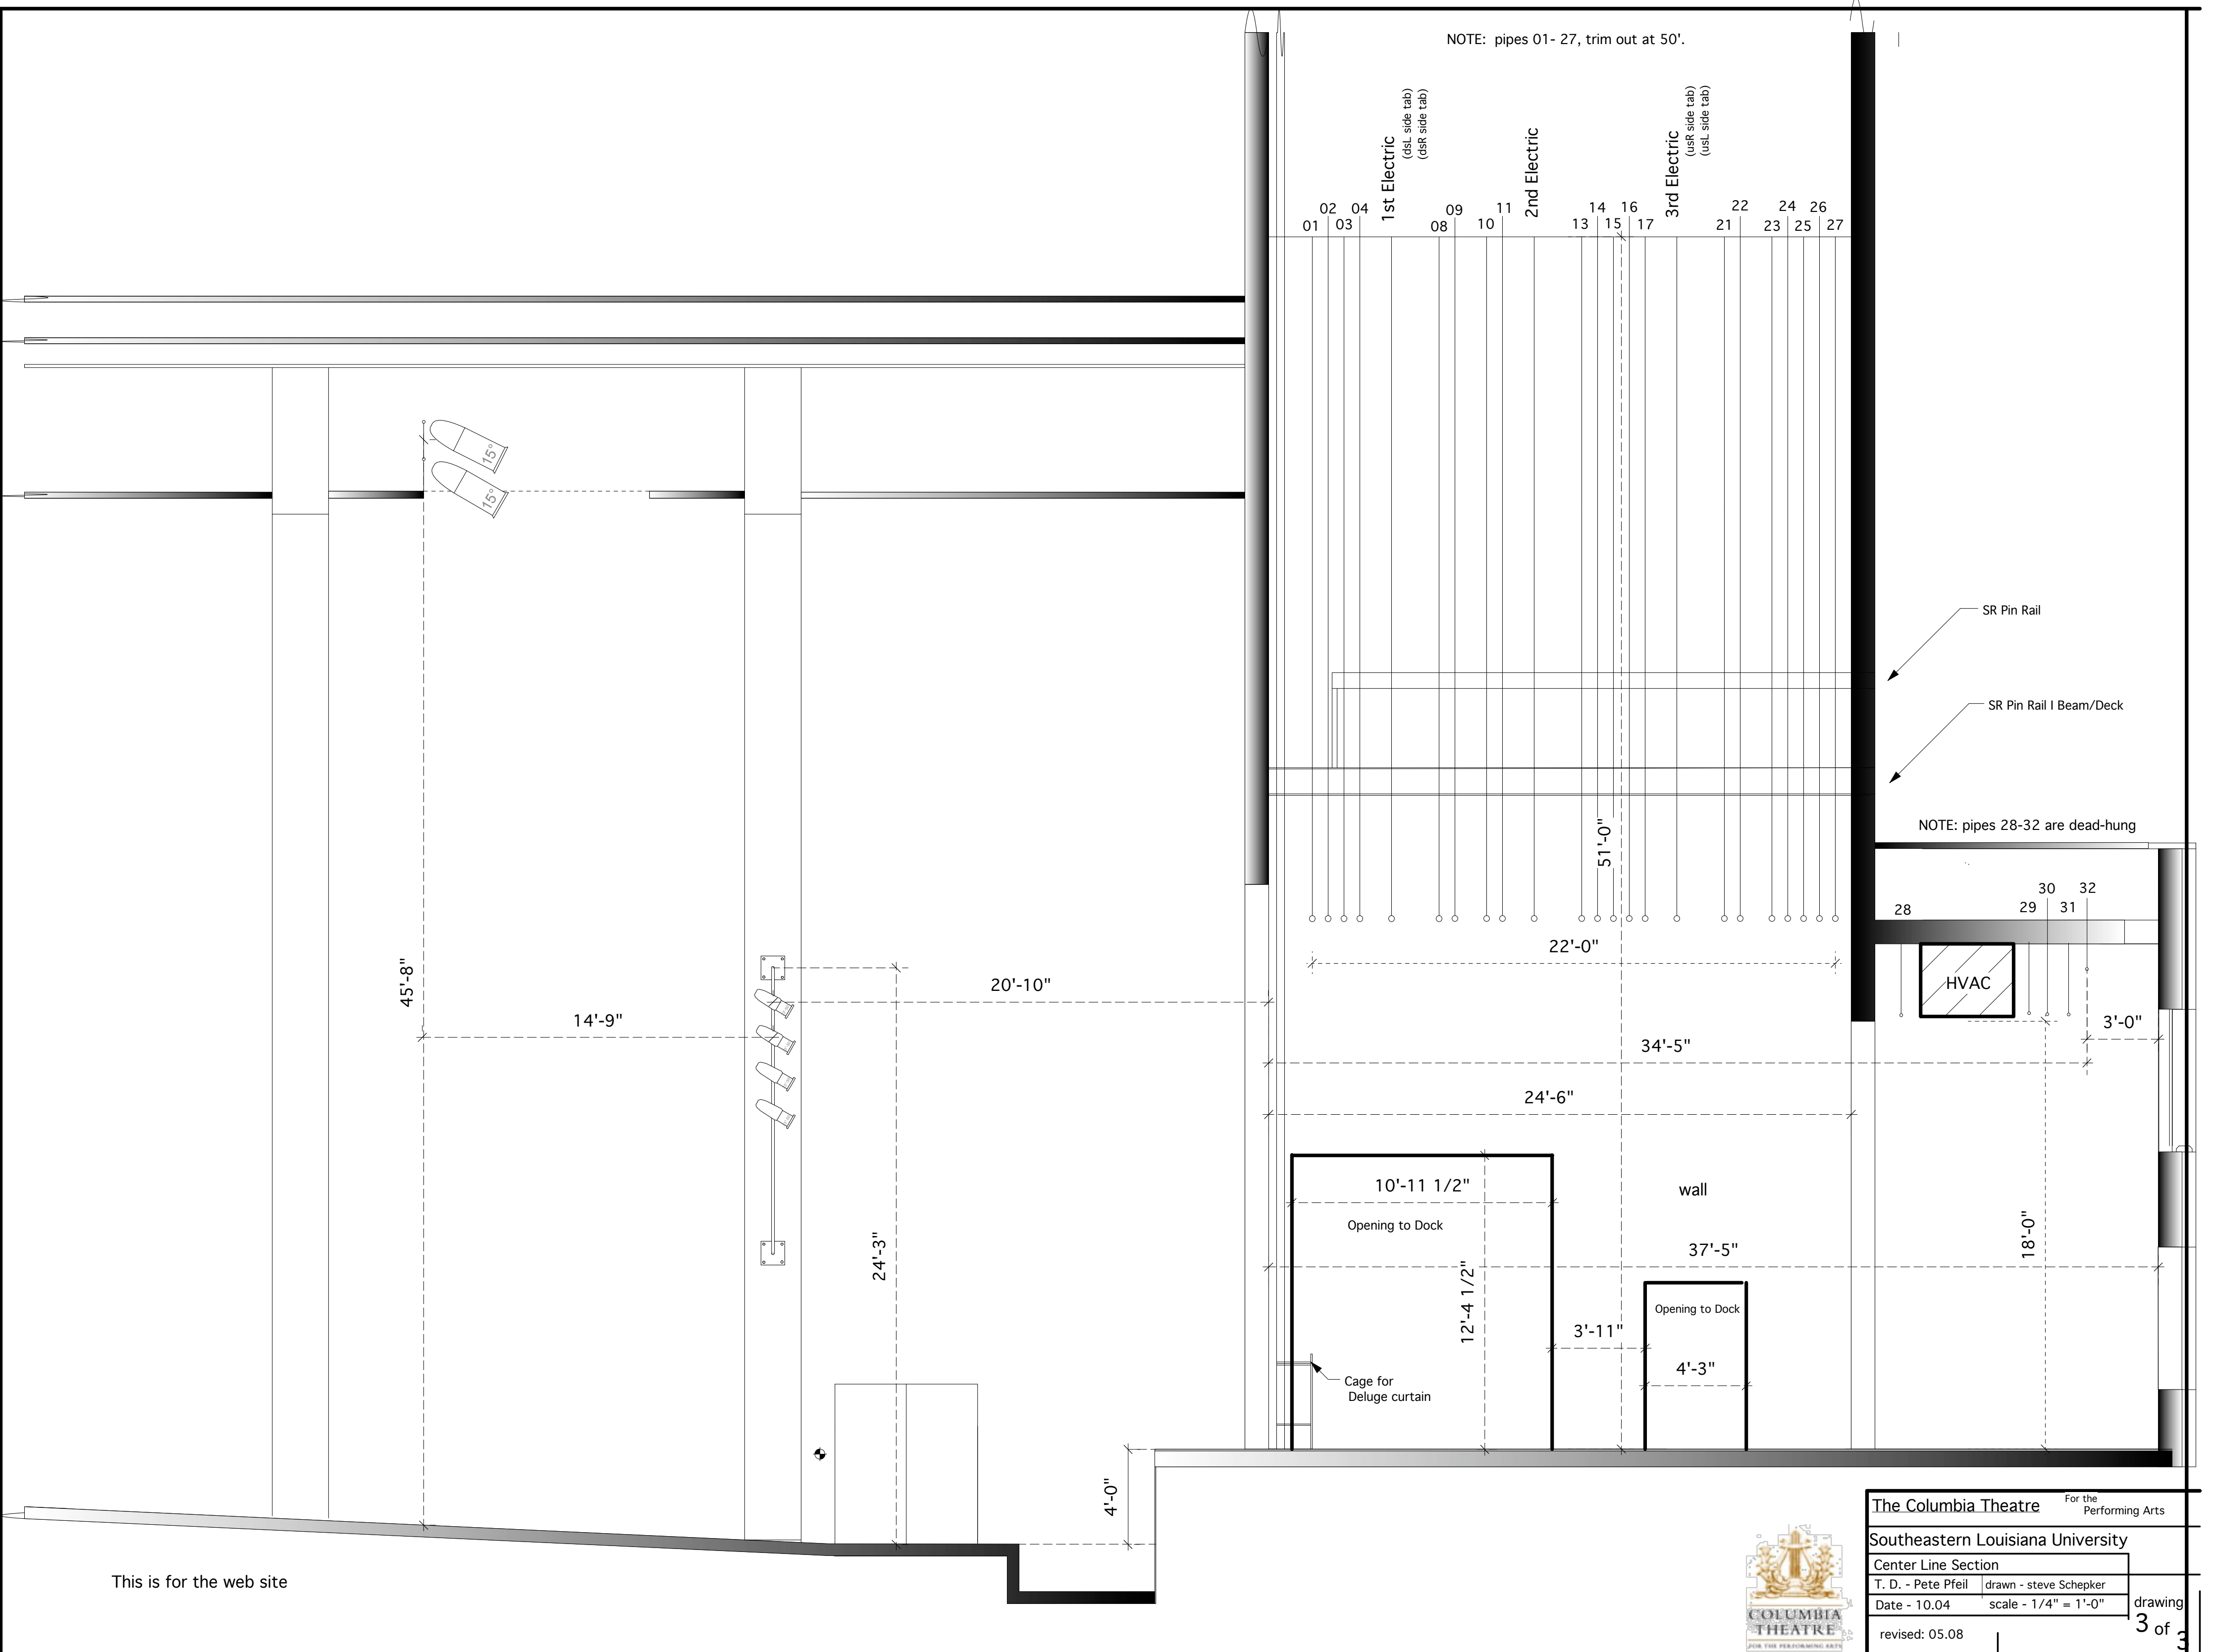

NOTE: pipes 01 - 27, trim out at 50'.

01 02 03 04 08 09 10 11 13 14 15 16 17 21 22 23 24 25 26 27

1st Electric (dsL side tab)  
(dsR side tab)

2nd Electric

3rd Electric (usR side tab)  
(usL side tab)

This is for the web site

The Columbia Theatre For the Performing Arts	
Southeastern Louisiana University	
Center Line Section	
T. D. - Pete Pfeil	drawn - steve Schepker
Date - 10.04	scale - 1/4" = 1'-0"
revised: 05.08	